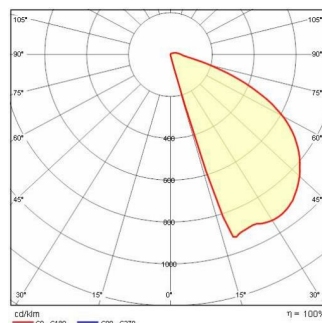

INSERT+ ZERO CLIP

Part number	3100062
Lampholder:	LED
Light Source:	LED
Wattage:	5 W
Finish:	WH-87 / White / Textured
Insulation class:	I
Degree of protection:	IP65
IK-J-xxIP:	IK08 5J xx5
CRI:	80
Kelvin:	3000
Power factor:	$\text{COS}\phi \geq 0,9$
Optic:	ASYMMETRIC MEDIUM REFLECTOR
Lightsource lumen output:	511 lm
Luminaire lumen output:	142 lm
L:	L80
B:	B10
Lifetime:	60000 h
Ta MIN luminaire:	-20°
Ta MAX luminaire:	45°

Photometric data

Technical drawings